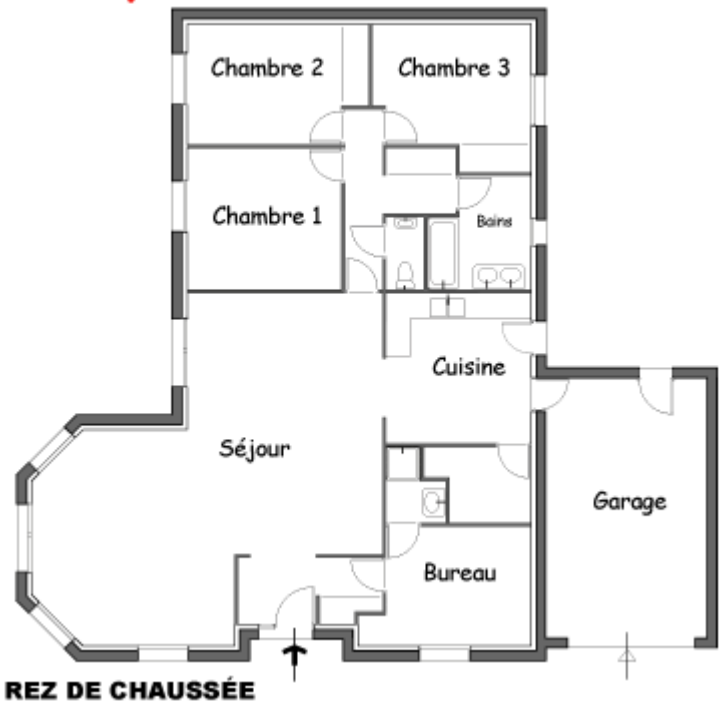

Plan 8

Charlyne 129

Surface Habitable 129.30 m²
Surface utile totale 152.46 m²

Plan 9

Uranus 99

Surface Habitable 99.17 m²
Surface utile totale 116.37 m²

Plan 10

Luna 84

Surface Habitable 83.80 m²
Surface utile totale 101.88 m²

Plan 11

Alya 108

Surface Habitable 108.00 m²
Surface utile totale 131.28 m²

Plan 12

Alya 91

Surface habitable 91.27 m²
Surface utile totale 114.55 m²

REZ DE CHAUSÉE

Plan 13

Lisa 95

Surface Habitable 94.77 m²
Surface utile totale 118.62 m²

REZ DE CHAUSÉE

Plan 14

Calliopé 111

SH 111 m²
Annexes 24 m²