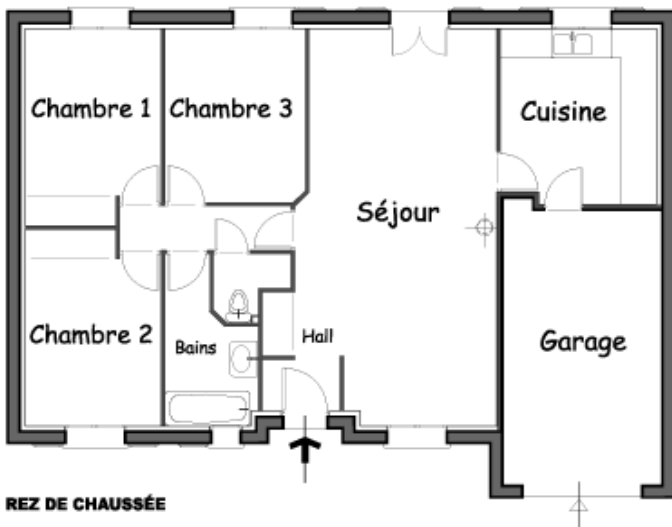

Plan 8

Charlyne 129

Surface Habitable 129.30 m²
Surface utile totale 152.46 m²

Plan 9

Uranus 99

Surface Habitable 99.17 m²
Surface utile totale 116.37 m²

Plan 10

Luna 84

Surface Habitable 83.80 m²
Surface utile totale 101.88 m²

Plan 11

Alya 108

Surface Habitable 108.00 m²
Surface utile totale 131.28 m²

Plan 12

Alya 91

Surface habitable 91.27 m²
Surface utile totale 114.55 m²

REZ DE CHAUSÉE

Plan 13

Lisa 95

Surface Habitable 94.77 m²
Surface utile totale 118.62 m²

REZ DE CHAUSÉE

Plan 14

Calliopé 111

SH 111 m²
Annexes 24 m²