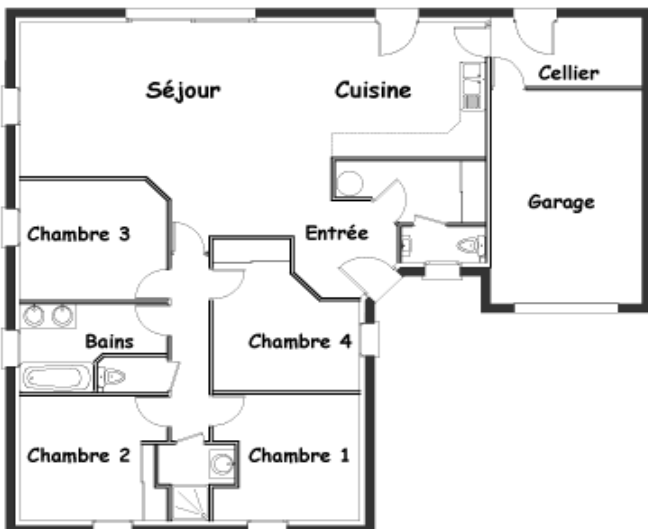

Surface Habitable 83.80 m²
Surface utile totale 101.88 m²

Plan 11

Alya 108

Surface Habitable 108.00 m²
Surface utile totale 131.28 m²

Plan 12

Alya 91

Surface habitable 91.27 m²
Surface utile totale 114.55 m²

REZ DE CHAUSÉE

Plan 13

Lisa 95

Surface Habitable 94.77 m²
Surface utile totale 118.62 m²

REZ DE CHAUSÉE

Plan 14

Calliopé 111

SH 111 m²
Annexes 24 m²

Plan 15

Calliopé 94

SH 94 m²
Annexes 22 m²

Plan 16

Emelyne 88

Surface Habitable 87.64 m²
Surface utile totale 113.08 m²

REZ DE CHAUSSEE

Plan 17

Nacre 75

Surface utile totale 89.86 m²
Surface Habitable 75.04 m²

REZ DE CHAUSSEE

Plan 18

Leslie 103

Surface Habitable 103.44 m²
Surface utile totale 130.00 m²

Plan 19

Plan 20