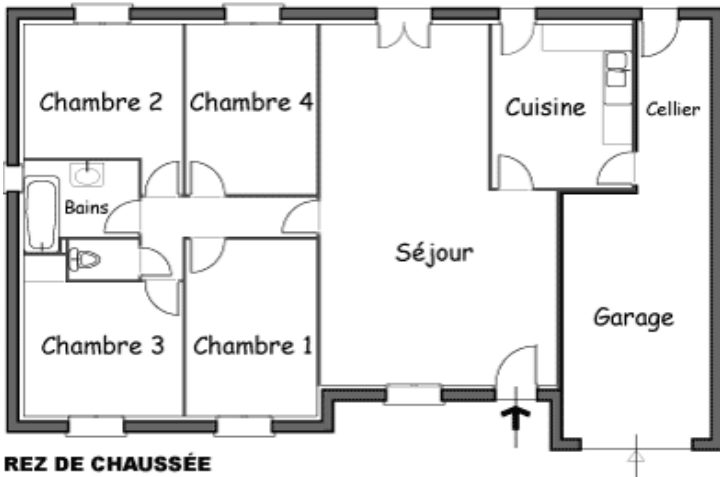

Plan 8

Charlyne 129

Surface Habitable 129.30 m²
Surface utile totale 152.46 m²

Plan 9

Uranus 99

Surface Habitable 99.17 m²
Surface utile totale 116.37 m²

Plan 10

Luna 84

Surface Habitable 83.80 m²
Surface utile totale 101.88 m²

Plan 11

Alya 108

Surface Habitable 108.00 m²
Surface utile totale 131.28 m²

Plan 12

Alya 91

Surface habitable 91.27 m²
Surface utile totale 114.55 m²

REZ DE CHAUSÉE

Plan 13

Lisa 95

Surface Habitable 94.77 m²
Surface utile totale 118.62 m²

REZ DE CHAUSÉE

Plan 14

Calliopé 111

SH 111 m²
Annexes 24 m²