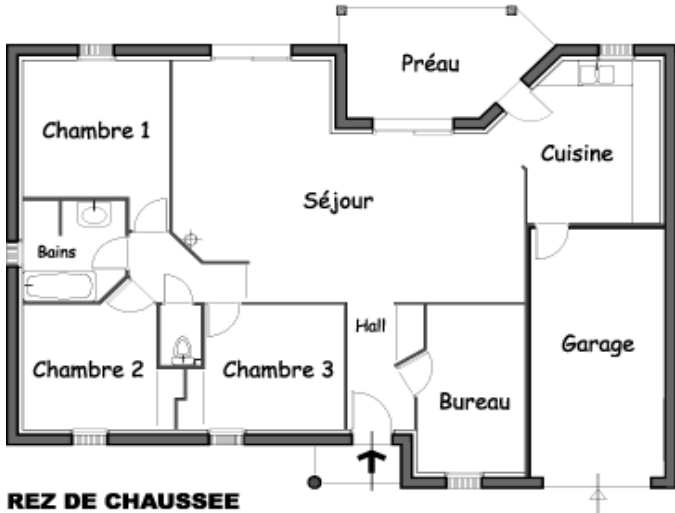

Plan 8

Charlyne 129

Surface Habitable 129.30 m²
Surface utile totale 152.46 m²

Plan 9

Uranus 99

Surface Habitable 99.17 m²
Surface utile totale 116.37 m²

Plan 10

Luna 84

Surface Habitable 83.80 m²
Surface utile totale 101.88 m²

Plan 11

Alya 108

Surface Habitable 108.00 m²
Surface utile totale 131.28 m²

Plan 12

Alya 91

Surface habitable 91.27 m²
Surface utile totale 114.55 m²

REZ DE CHAUSÉE

Plan 13

Lisa 95

Surface Habitable 94.77 m²
Surface utile totale 118.62 m²

REZ DE CHAUSÉE

Plan 14

Calliopé 111

SH 111 m²
Annexes 24 m²